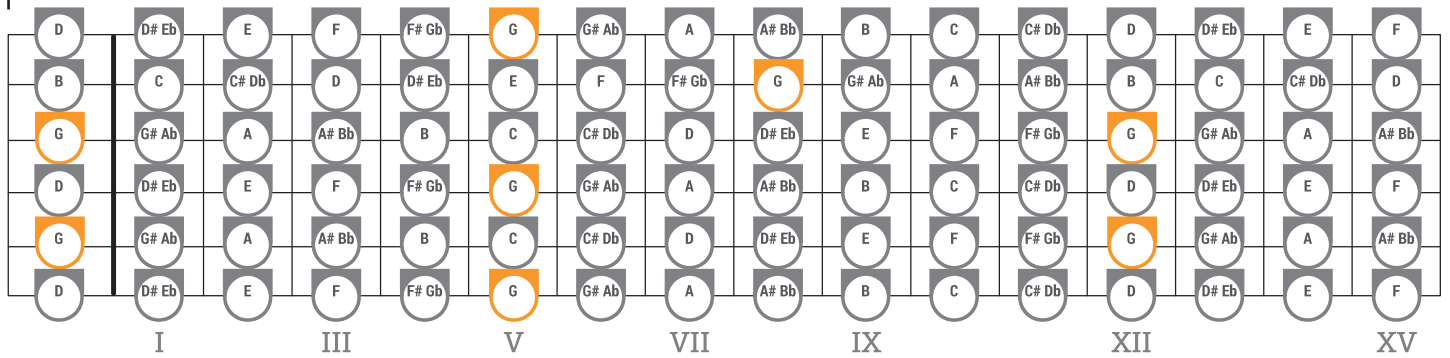

All notes in Open G

All notes in Open G (G highlighted)

All notes in Open G (G highlighted), String 6, 5 and 1 (2 semitones lower than Standard-Tuning)

All notes in Open G (G highlighted), String 6, 5 and 1 (same as Standard-Tuning)